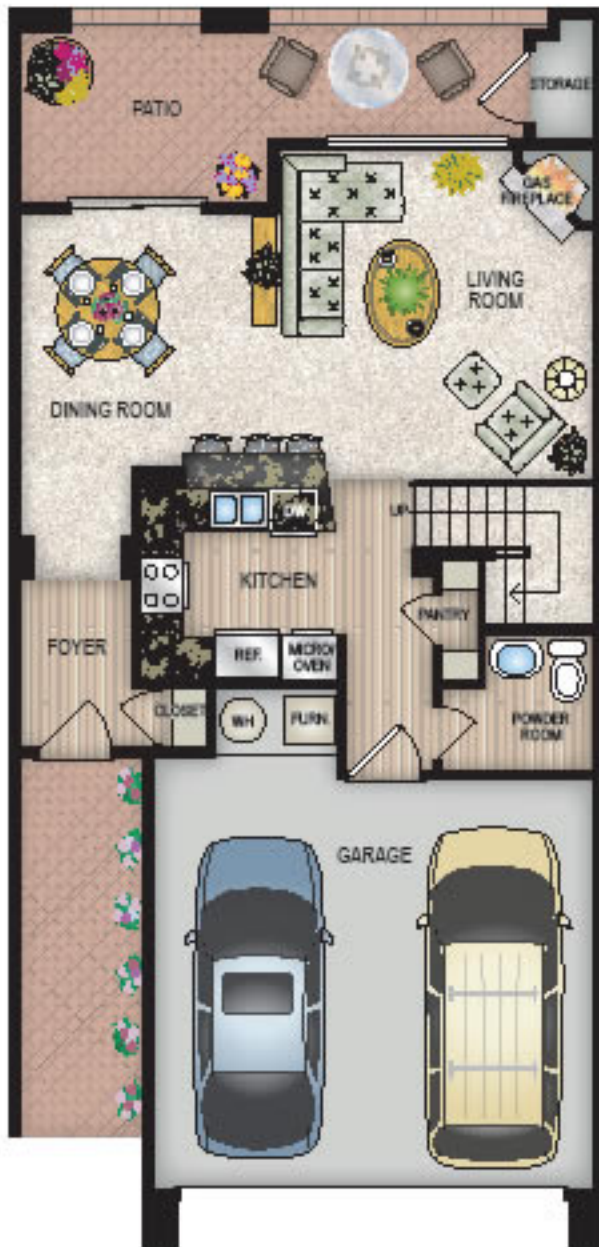

# Torino

1793 SQFT

Pusch Ridge Properties reserves the right to change prices, plans, specifications, options, and upgrades without notice or obligation.

1808 E. Via Columba Bianca Oro Valley, AZ 85737  
PH (520) 229-3427 □ FAX (520) 498-9941