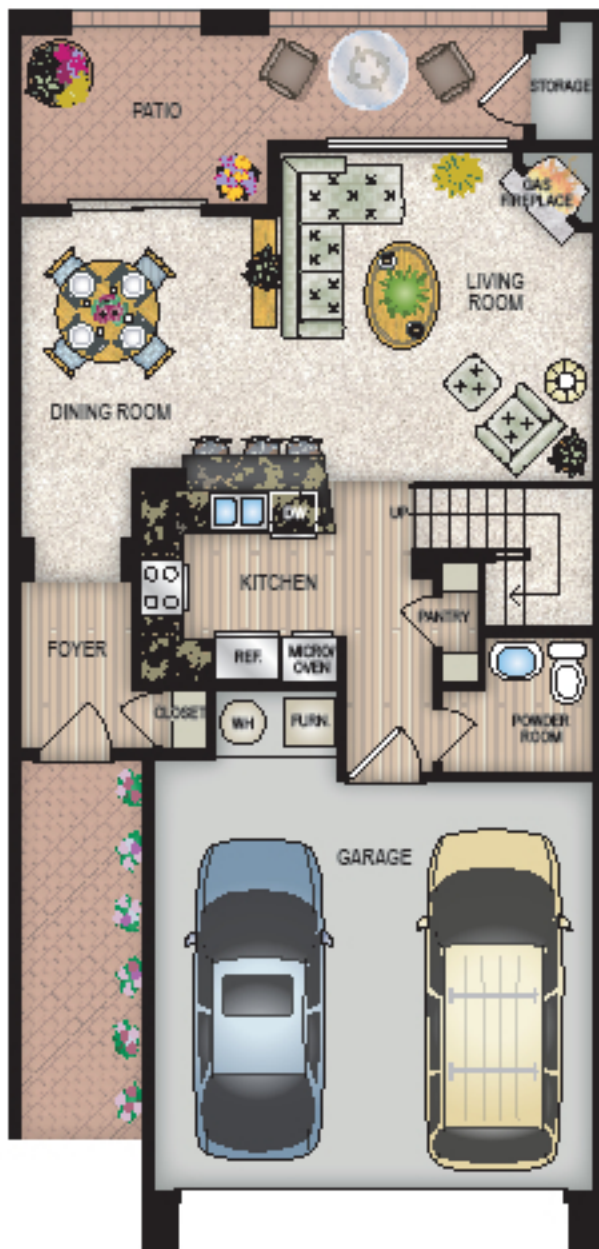

Sorrento

1884 SQFT

Pusch Ridge Properties reserves the right to change prices, plans, specifications, options, and upgrades without notice or obligation.

1808 E. Via Columba Bianca Oro Valley, AZ 85737
PH (520) 229-3427 □ FAX (520) 498-9941