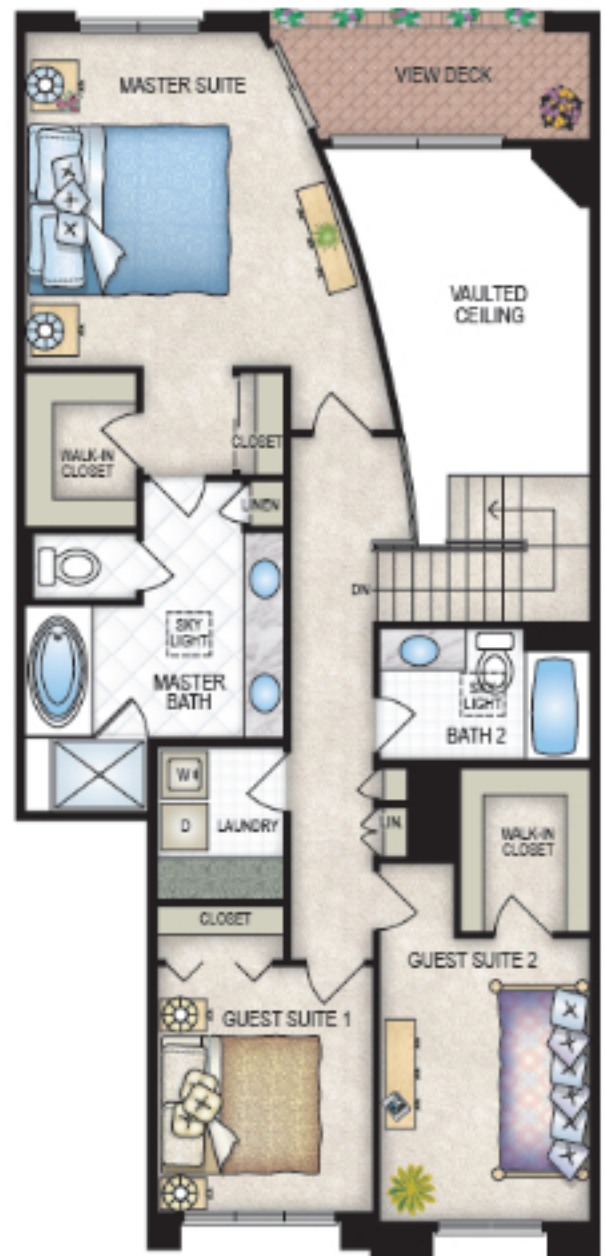

Sorrento

1884 SQFT

Pusch Ridge Properties reserves the right to change prices, plans, specifications, options, and upgrades without notice or obligation.

1808 E. Via Columba Bianca Oro Valley, AZ 85737
PH (520) 229-3427 □ FAX (520) 498-9941