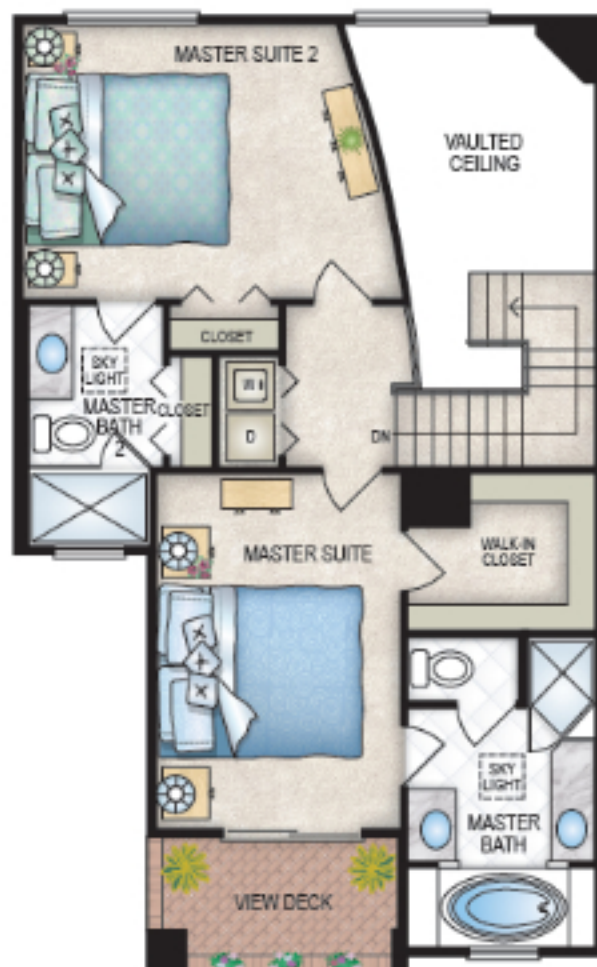

# Capri

1398 SQFT

Pusch Ridge Properties reserves the right to change prices, plans, specifications, options, and upgrades without notice or obligation.

1808 E. Via Columba Bianca Oro Valley, AZ 85737  
PH (520) 229-3427 □ FAX (520) 498-9941